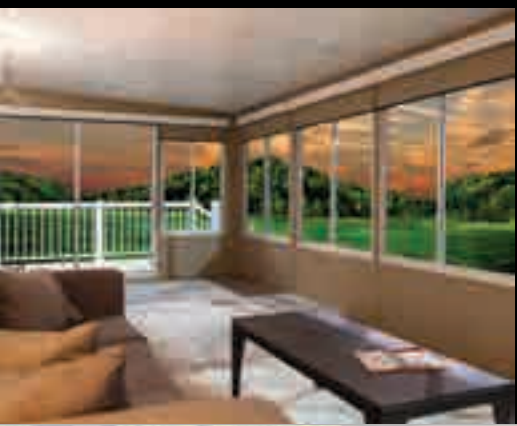

RESORT LIVING
RV PRODUCTS

SUNSPACE

Resort Living RV

Sunrooms | Screen Rooms | Hard Awnings | Aluminum Railings | SunShades
Affordable | Maintenance Free | Integration | Custom Design

1.800.755.3365
resortlivingrv.ca